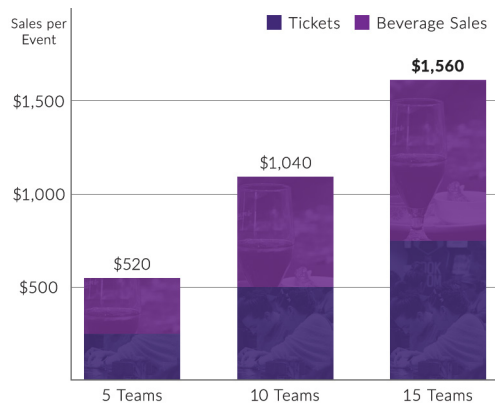

### BATTLE-TESTED

After creating Puzzlepalooza in 2019, the Rook Room has played host to dozens upon dozens of competitions since. That means years of fine tuning to make Puzzlepalooza into a crowd pleasing audience favorite that's ready to bring on the fun right out of the box.

### A PROVEN PROFIT GENERATOR

Not only is Puzzlepalooza fun, it's also a great addition to your bottom line. Scale teams and participants to increase profits.

Sales estimates assume suggested ticket cost of \$50 per team and average beer purchases of 1.5 per guest\* at \$6 a piece.